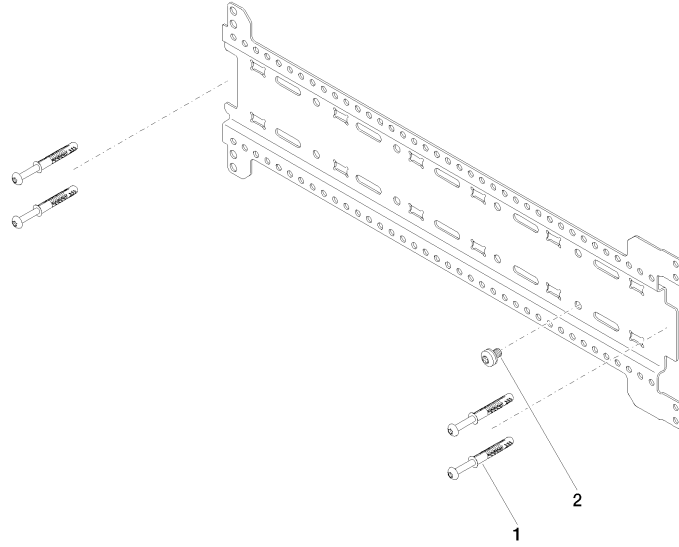

xGRID Installation track set -

12 370 970 90

- width 555mm
- height 135 mm
- depth 12 mm
- retaining screws and plugs

This set contains 2 xGrid installation tracks and includes fixing material

More about the xGRID installation track can be found in the Shower Book brochure

xGRID Installation track set -

12 370 970 90

xGRID Installation track set -

12 370 970 90

Spare parts list

No.	Item Number	Name	Quantity used	Delivery time
1	04 30 31 054 00 90	fixing set	4	2
2	04 30 30 212 00 90	fixing set	2	60